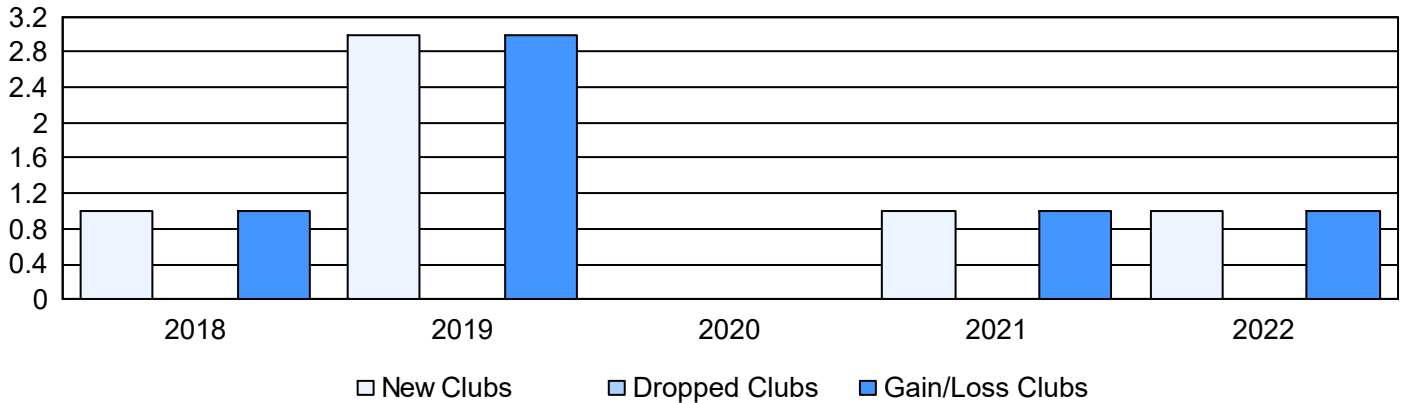

Year	New Clubs	Dropped Clubs	Gain/ Loss Clubs	New Members	Charter Members	Reinstate Members	Transfer Members	Total Member Added	Total Members Dropped	Gain/ Loss Members
2017-2018	1	0	1	37	20	0	0	57	63	-6
2018-2019	3	0	3	32	63	0	0	95	32	63
2019-2020	0	0	0	38	0	0	0	38	47	-9
2020-2021	1	0	1	51	20	1	0	72	33	39
2021-2022	1	0	1	43	20	0	0	63	54	9
<b>Average</b>	<b>1</b>	<b>0</b>	<b>1</b>	<b>40</b>	<b>25</b>	<b>0</b>	<b>0</b>	<b>65</b>	<b>46</b>	<b>19</b>

### Clubs