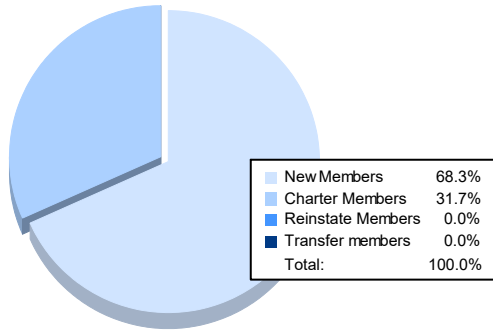

Membership Composition June 2022 Cumulative