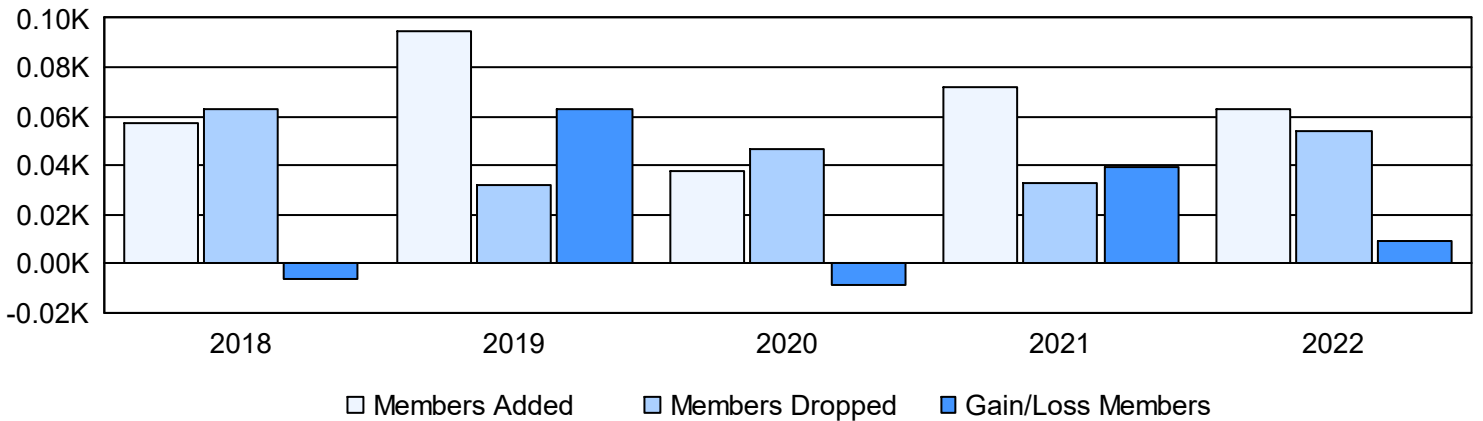

Year	New Clubs	Dropped Clubs	Gain/ Loss Clubs	New Members	Charter Members	Reinstate Members	Transfer Members	Total Member Added	Total Members Dropped	Gain/ Loss Members
2017-2018	1	0	1	37	20	0	0	57	63	-6
2018-2019	3	0	3	32	63	0	0	95	32	63
2019-2020	0	0	0	38	0	0	0	38	47	-9
2020-2021	1	0	1	51	20	1	0	72	33	39
2021-2022	1	0	1	43	20	0	0	63	54	9
Average	1	0	1	40	25	0	0	65	46	19

Clubs

Members